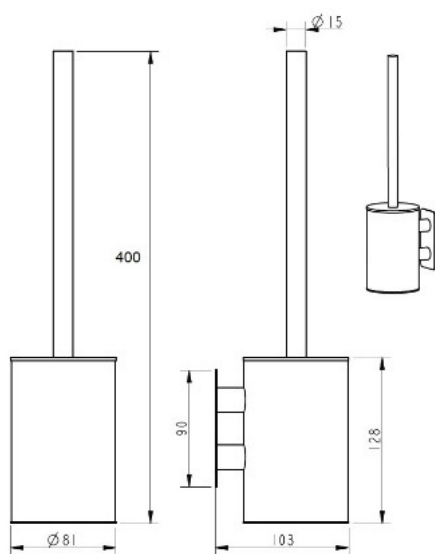

PRODUCT SHEET

Description:

Toilet Brush Holder "Pisa", Adhesive, SS304, Brushed, $\varnothing 81 \times 128$ mm

Item number:

22.07.591-0

Units	Box	Carton	HS Code	Barcode
Pcs.			8302500000	 5704866520843

SISO A/S